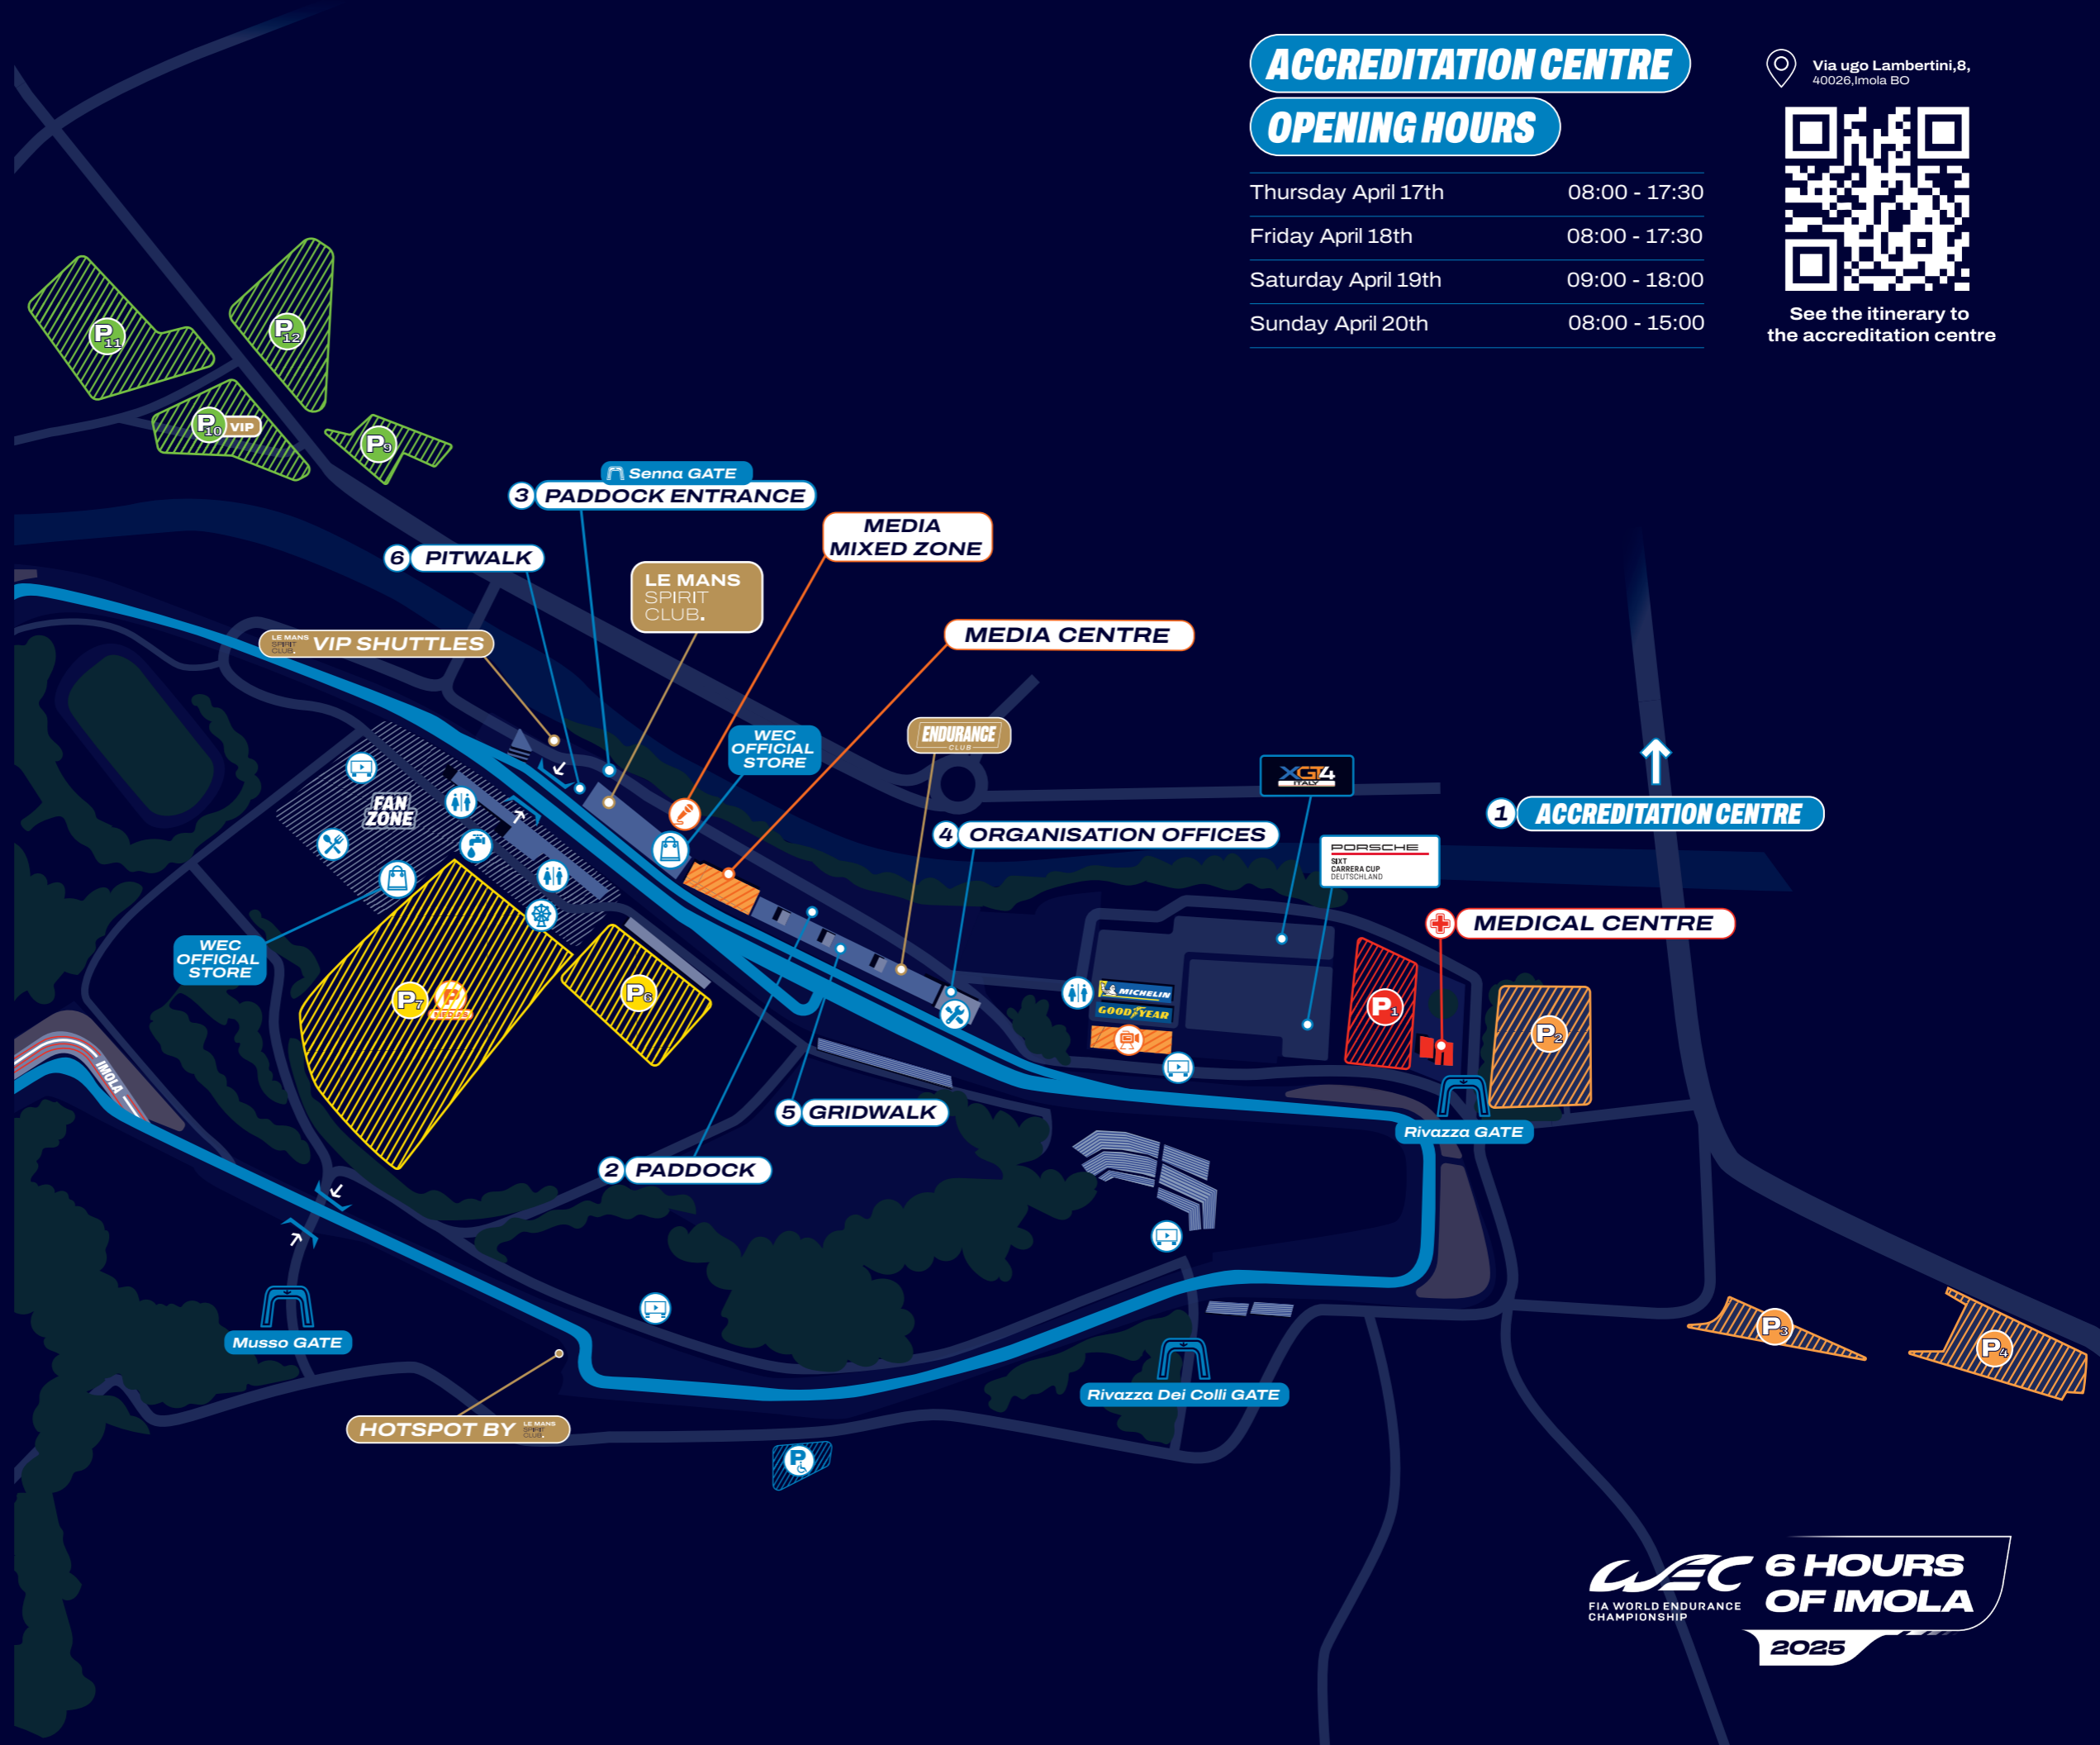

COMPETITORS

- 1 ACCREDITATION CENTRE
- 2 PADDOCK
- 3 PADDOCK ENTRANCE
- 4 ORGANISATION OFFICES
- 5 GRIDWALK
- 6 PITWALK
- SCRUTINEERING

GENERAL

- WEC OFFICIAL STORE
- MEDICAL CENTRE
- FANZONE
- FERRIS WHEEL
- GIANT SCREEN
- FOOD & BEVERAGE
- WATER
- TOILETS
- GATE
- TUNNEL

MEDIA

- MEDIA CENTRE
- MEDIA MIXED ZONE
- TV COMPOUND
- MEDIA PARKING

- ORGANISATION PARKING
- EVENT PARKING
- GUEST PARKING
- LE MANS SPIRIT CLUB PARKING
- SUPPORT RACE PARKING
- PRM PARKING

ACCREDITATION CENTRE

OPENING HOURS

Thursday April 17th	08:00 - 17:30
Friday April 18th	08:00 - 17:30
Saturday April 19th	09:00 - 18:00
Sunday April 20th	08:00 - 15:00

Via ugo Lambertini,8,
40028,Imola BO

See the itinerary to the accreditation centre